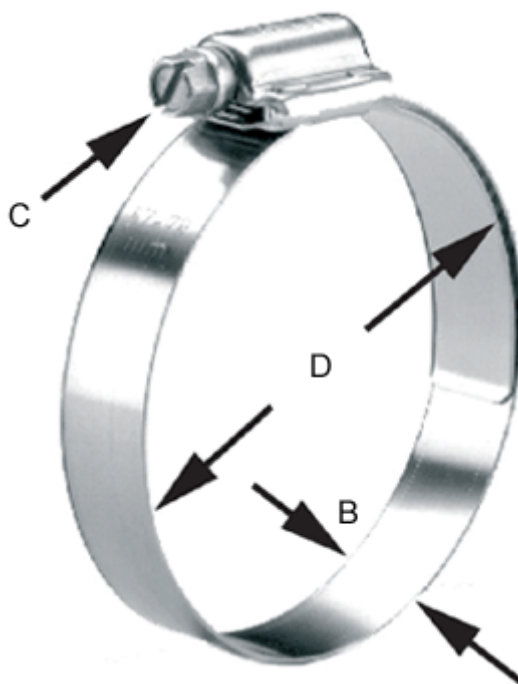

Article number: 021567804195

Description: Norma worm drive hose clamp
HD 184-206/16 C8 W4

Measures

C (screw type) = C8 hexagon slotted screw sw 8

Diameter D = 184-206

Width B = 16